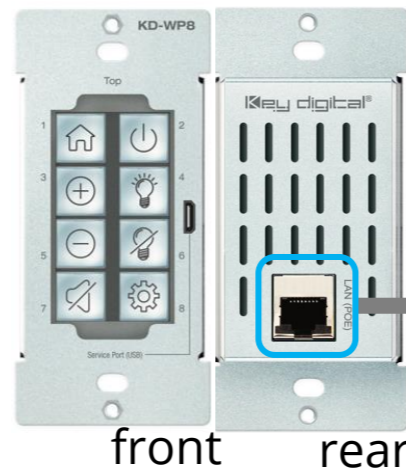

Hybrid Conference Room / Classroom Soft-Codec Enabling System

AV Sources

- 2x HDMI
- 1x Display Port
- 1x USB-C
- 1x HDBaseT

KD-X3x1WUTx Optional
or
KD-X4x1WUTx Optional

1x Mic

KD-BYOD4K
Optional add
for wireless
casting

KD-UPS52U

KD-AMP220

Pre-Amp mode for optional
Distributed/Expanded Audio

KD-WP8

front rear

PoE Network

or

PoE Injector

KD-X100MRx

CAT5e/6
<100m @ 4K
<150m @ 2K

KD-CAMUSB

CEC Display Control
Power, AV Mute, Volume

Speakers