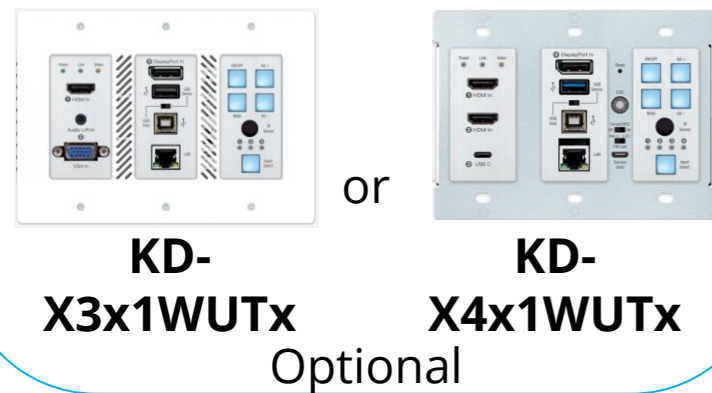

Hybrid Usage Room with Soft-Codec Enabling Systems

AV Sources

- 2x HDMI
- 1x Display Port
- 1x USB-C
- 1x HDBaseT