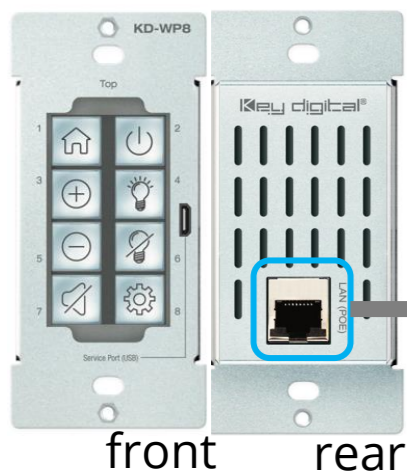

Presentation Space / Classroom with Universal Format Switch

AV Sources

- 2x HDMI
- 1x Display Port
- 1x VGA + L/R

KD-BYOD4K
Optional add
for wireless
casting

KD-WP8