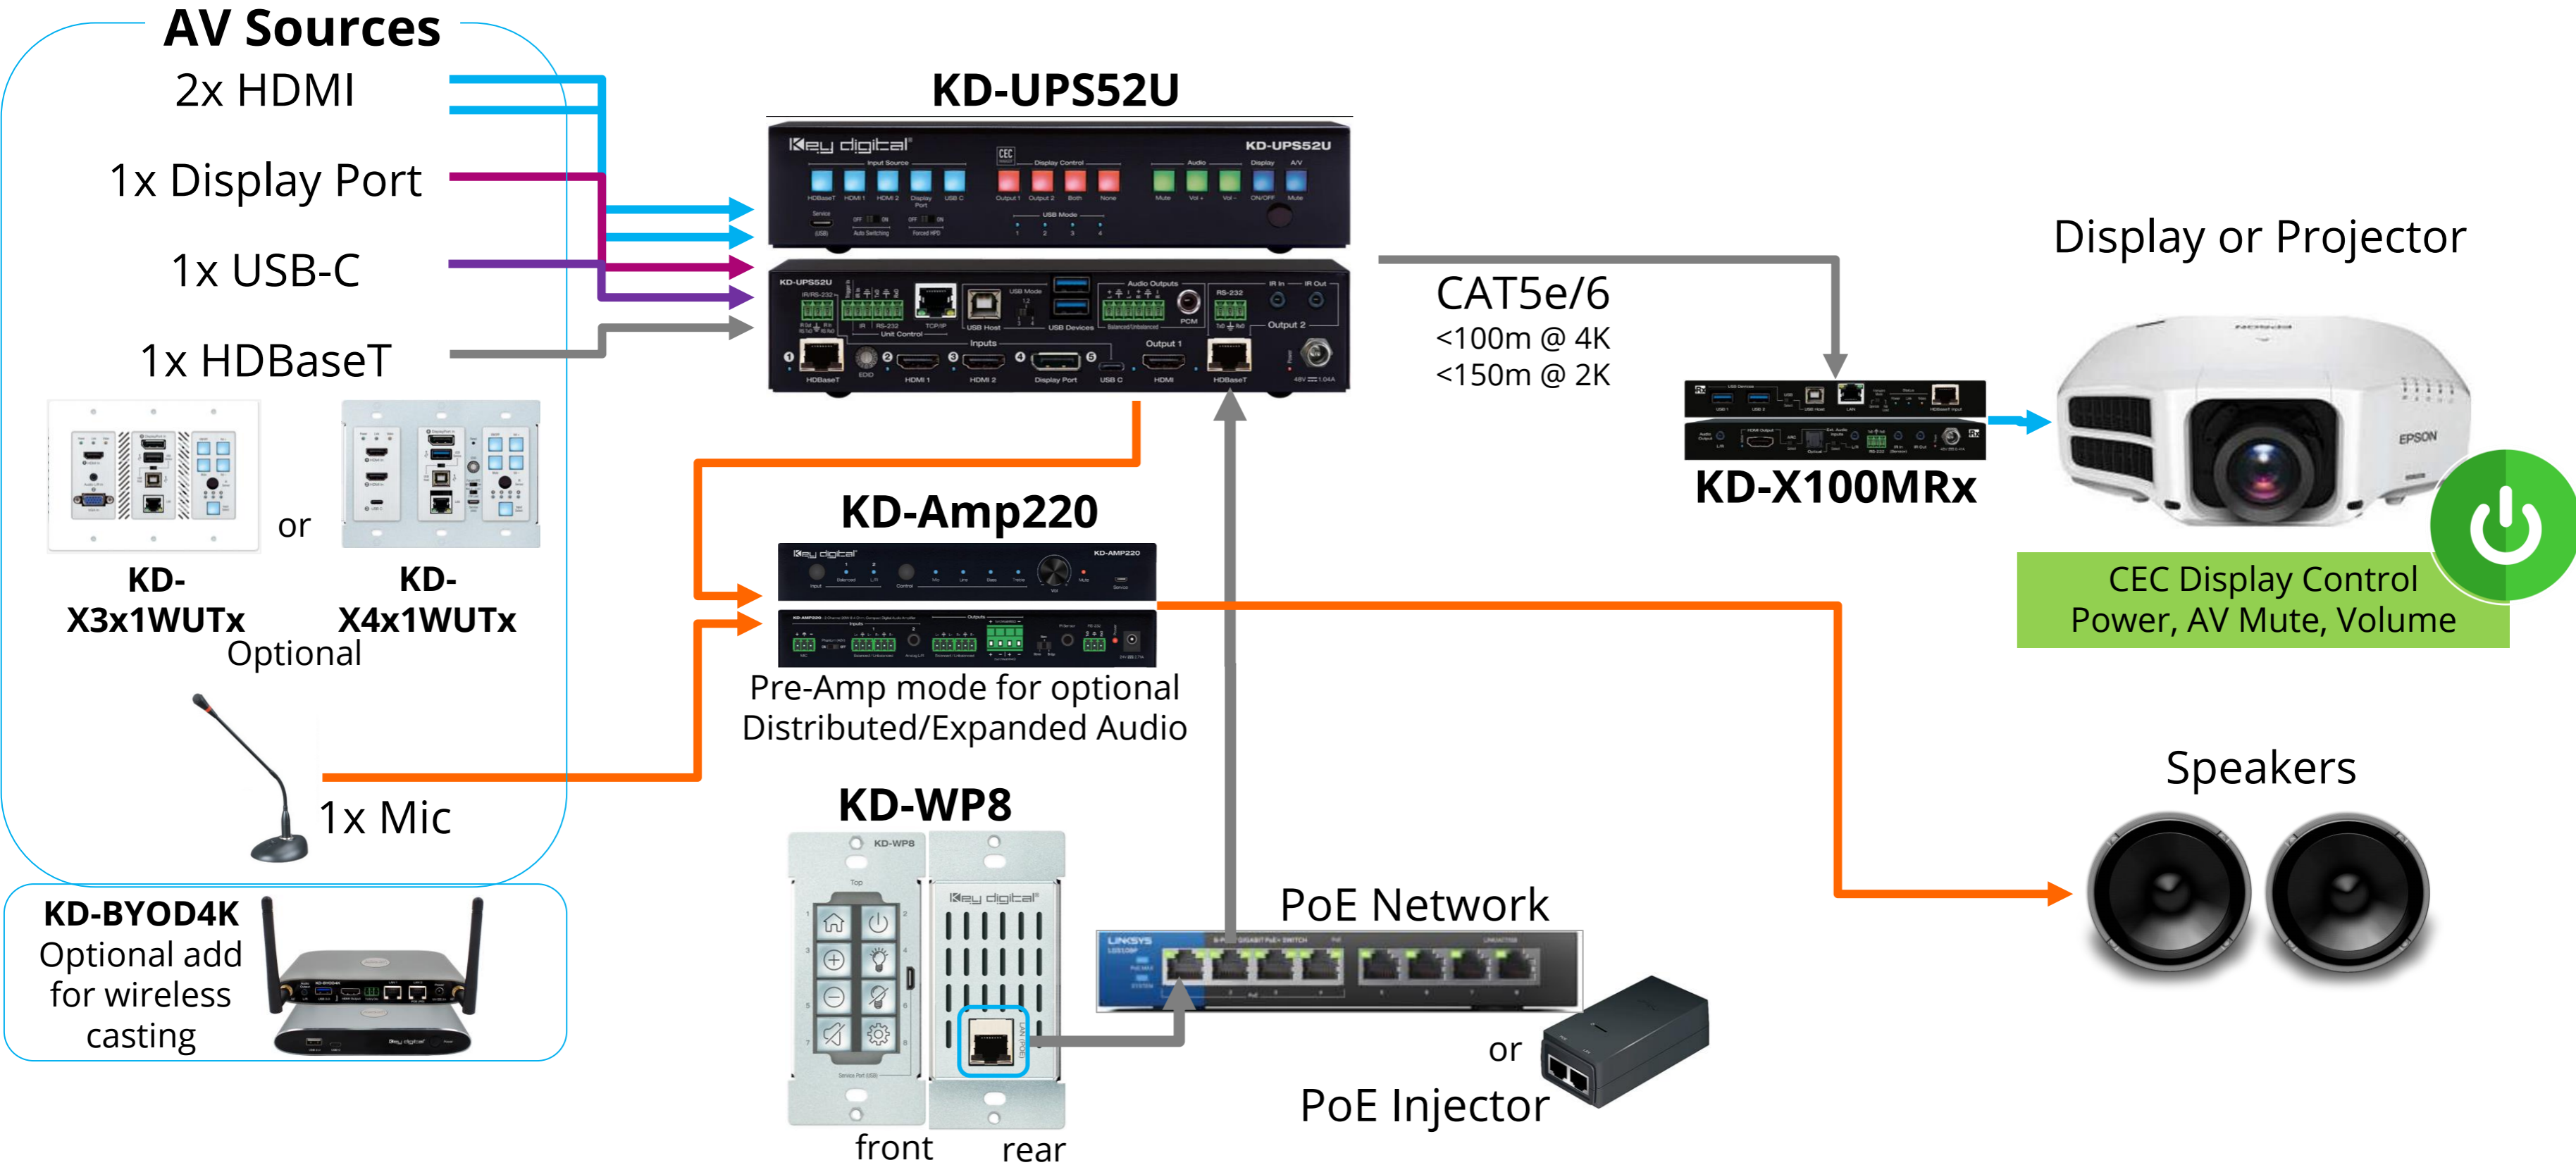

Hybrid Training Room / Lecture Hall Soft-Codec Enabling System