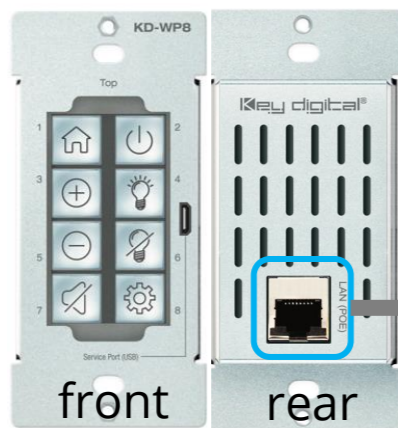

Training Room / Lecture Hall with Universal Format Switch

AV Sources

- 2x HDMI
- 1x Display Port
- 1x VGA + L/R

1x Mic

KD-BYOD4K
Optional add
for wireless
casting

KD-UFS42

KD-Amp220

Pre-Amp mode for optional
Distributed/Expanded Audio

KD-WP8

PoE Network

or

PoE Injector

CAT5e/6
<40m @ 4K
<70m @ 2K

Display or Projector

KD-X40MRx

CEC Display Control
Power, AV Mute, Volume

Speakers