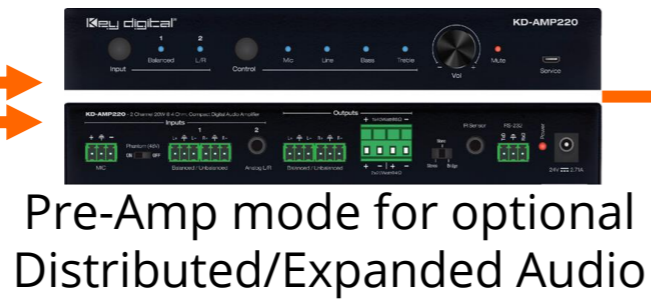

Hybrid Conference Room / Classroom Soft-Codec Enabling System

AV Sources

- 2x HDMI
- 1x Display Port
- 1x USB-C
- 1x HDBaseT

KD-X3x1WUTx Optional
or
KD-X4x1WUTx Optional

1x Mic

KD-BYOD4K
Optional add
for wireless
casting

KD-UPS52U

KD-AMP220

Pre-Amp mode for optional
Distributed/Expanded Audio

KD-WP8

front rear

PoE Network

or

PoE Injector

KD-X100MRx

CAT5e/6
<100m @ 4K
<150m @ 2K

KD-CAMUSB

CEC Display Control
Power, AV Mute, Volume

Speakers