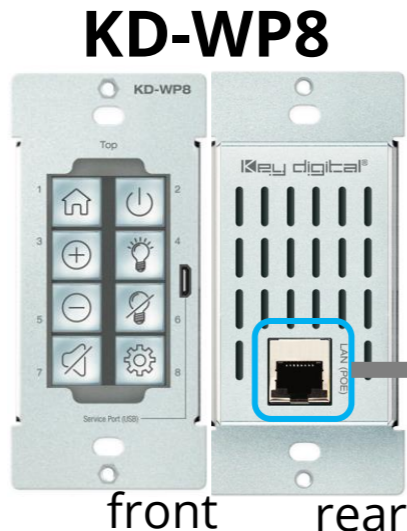

Hybrid Usage Room with Soft-Codec Enabling Systems

AV Sources

- 2x HDMI
- 1x Display Port
- 1x USB-C
- 1x HDBaseT