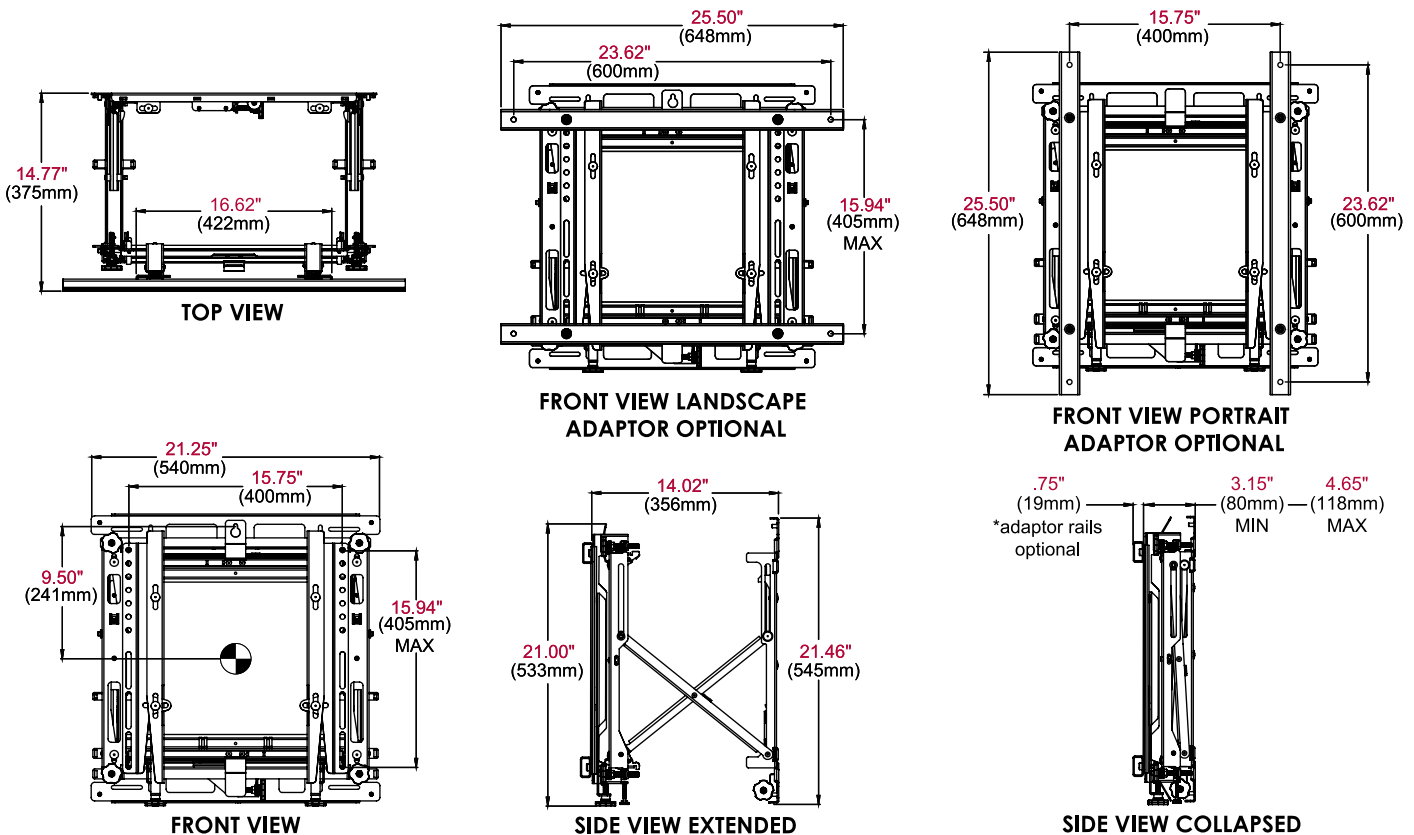

DS-VW775 SmartMount® Supreme Full Service Video Wall Mount for 46"-60" Displays

Product Specifications

	DIMENSIONS (W x H x D)	PRODUCT WEIGHT	LOAD CAPACITY	FINISH	AVAILABLE COLORS
DS-VW775	21.25" x 21.46" x 3.15" - 14.77" (540 x 545 x 80 - 375mm)	30.3lb (13.7kg)	125lb (56.8kg)	Powder Coat, Textured	Black

Package Specifications

	PACKAGE SIZE (W x H x D)	PACKAGE SHIP WEIGHT	PACKAGE UPC CODE	PACKAGE CONTENTS	UNITS IN PACKAGE
DS-VW775	30.38" x 23.63" x 4.50" (771 x 600 x 114mm)	36lb (16.3kg)	735029308669	Wall Mount, Adaptor Rails & Mounting Hardware	1

Accessories

- **DS-VWRSxxx:** Reusable Display Dedicated Spacers
- **ACC-QRL:** Quick Release Accessory - Landscape
- **ACC-QRP:** Quick Release Accessory - Portrait
- **ACC-DHK:** Display Handling Kit
- **ACC-DHP6:** Display Handling Kit Replacement Pads - 6pk

All dimensions = inch (mm)

Architect Specifications

The SmartMount® Supreme Full Service Video Wall Mount shall be a Peerless-AV model DS-VW775 and shall be located where indicated on the plans. Assembly and installation shall be done according to instructions provided by the manufacturer.

Visit peerless-av.com to see the complete line of AV solutions from Peerless-AV, including outdoor displays, kiosks, digital audio, display mounts, projector mounts, carts/stands, and a full assortment of accessories.

Peerless-AV
2300 White Oak Circle
Aurora, IL 60502 USA
(800) 865-2112
(630) 375-5100
Fax: (800) 359-6500

Peerless-AV EMEA
Unit 3 Watford Interchange
Colonial Way, Watford
Herts, WD24 4WP
United Kingdom
+44 (0) 1923 200100
Fax: +44 (0) 1923 200101

Peerless-AV Latin America
Av. de las Industrias 413
Parque Industrial Escobedo
General Escobedo, N.L.,
México, 66062
+52 (81) 8384-8300
Fax: +52 (81) 8384-8360