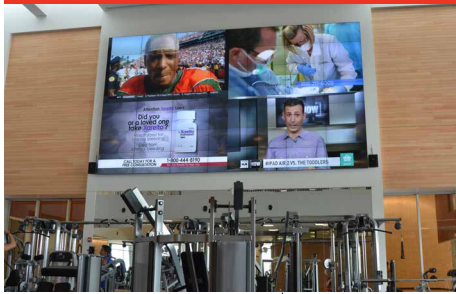

DS-VW775

Mounting Pattern
200 x 200 up to
600 x 400mm

Max Load
125lb
(56.8kg)

SMARTMOUNT.

Supreme Full Service Video Wall Mount

FOR 46" TO 60" DISPLAYS

Peerless-AV's SmartMount® Supreme Full Service Video Wall Mount raises the bar of excellence with an enhanced feature set centered on ease of install and display alignment. With the addition of tool-less lateral micro-adjustment, the Supreme offers 1.5" of fine tune adjustment on each of the X, Y and Z axis. Serviceability is easier than ever before with single hand pop-out release features on the top and bottom of the mount. Reusable spacers can be used for both portrait and landscape applications, resulting in a faster install and lower cost. Enhanced cable management allows the cables to effortlessly travel in and out with the display, while the quick release accessory provides quick access in recessed applications without risking display damage or searching for hidden pull strings.

NO TOOLS REQUIRED FOR MICRO-ADJUSTMENT
1.5" of travel on each x, y and z axis

EASY HANG WALL PLATE
Offers simple mount spacing and ease of install for the single installer

REUSABLE CUSTOM WALL SPACERS
Eliminate guesswork and on-site installation calculations

CONVENIENT SERVICE POP-OUT
Quickly release the mount for service with a simple turn of the lever

QUICK RELEASE ACCESSORY AVAILABLE
Releases a recessed display for service without pressing on the front of the display

VESA® 600 x 400mm Adaptor Included

- Accommodates displays in landscape and portrait orientation
- Integrated cable management allow cables to move in and out with the display
- Modular mount for unlimited video wall display configurations
- Security hardware option deters tampering and theft
- Compatible up to VESA® 600 x 400mm