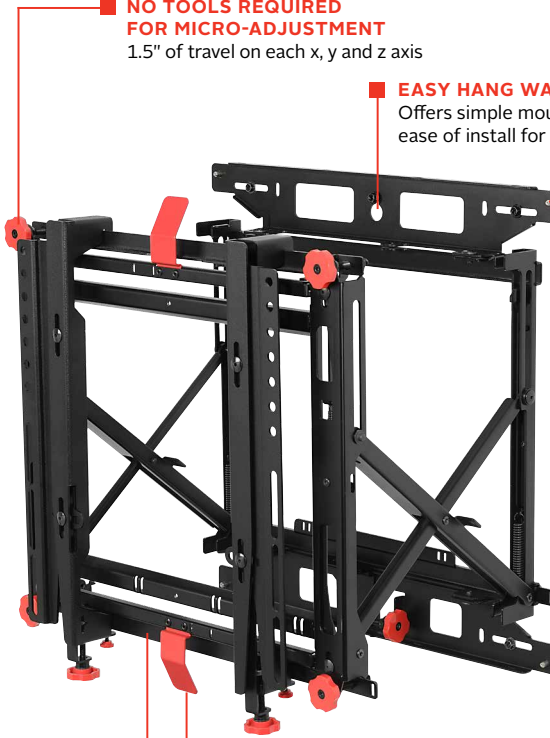

DS-VW775

Mounting Pattern
200 x 200 up to
600 x 400mm

Max Load
125lb
(56.8kg)

SMARTMOUNT.

Supreme Full Service Video Wall Mount

FOR 46" TO 60" DISPLAYS

Peerless-AV's SmartMount® Supreme Full Service Video Wall Mount raises the bar of excellence with an enhanced feature set centered on ease of install and display alignment. With the addition of tool-less lateral micro-adjustment, the Supreme offers 1.5" of fine tune adjustment on each of the X, Y and Z axis. Serviceability is easier than ever before with single hand pop-out release features on the top and bottom of the mount. Reusable spacers can be used for both portrait and landscape applications, resulting in a faster install and lower cost. Enhanced cable management allows the cables to effortlessly travel in and out with the display, while the quick release accessory provides quick access in recessed applications without risking display damage or searching for hidden pull strings.

NO TOOLS REQUIRED FOR MICRO-ADJUSTMENT
1.5" of travel on each x, y and z axis

EASY HANG WALL PLATE
Offers simple mount spacing and ease of install for the single installer

REUSABLE CUSTOM WALL SPACERS
Eliminate guesswork and on-site installation calculations

CONVENIENT SERVICE POP-OUT
Quickly release the mount for service with a simple turn of the lever

QUICK RELEASE ACCESSORY AVAILABLE
Releases a recessed display for service without pressing on the front of the display

VESA® 600 x 400mm Adaptor Included

- Accommodates displays in landscape and portrait orientation
- Integrated cable management allow cables to move in and out with the display
- Modular mount for unlimited video wall display configurations
- Security hardware option deters tampering and theft
- Compatible up to VESA® 600 x 400mm