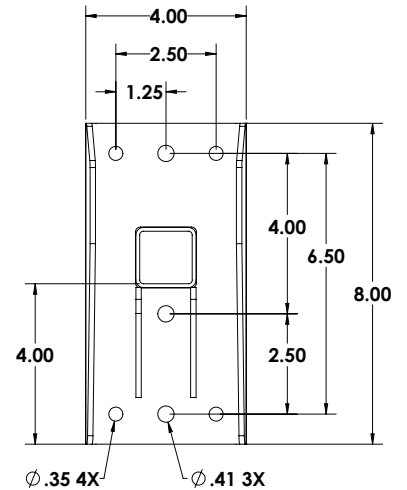

MM-060

(60 lb. WLL)

PAN & TILT BOTTOM & REAR SPEAKER MOUNT

MULTIMOUNT®

DIMENSIONS

Rear Mount
R-Position

Bottom Mount
B Position

Speaker
Mounting Bracket

45 degrees Max Down Tilt

45 degrees Max Up Tilt

Wall Mount Bracket

OPTIONAL ACCESORIES

Wall Plate - WP-16

Front View

Side View

Rated for indoor use.