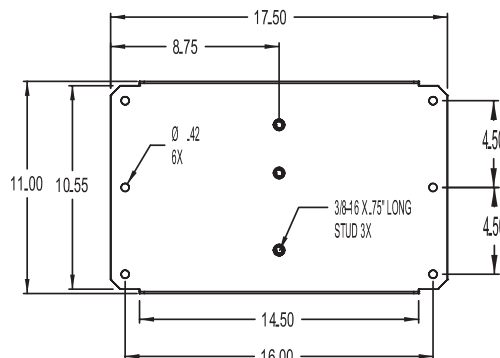

45 degrees Max Down Tilt

45 degrees Max Up Tilt

Wall Mount Bracket

OPTIONAL ACCESORIES

Wall Plate - WP-16

Front View

Side View

Rated for indoor use.