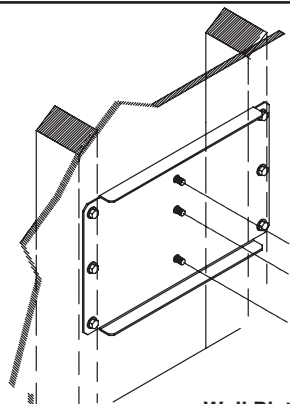

45 degrees Max Down Tilt

45 degrees Max Up Tilt

Wall Mount Bracket

OPTIONAL ACCESORIES

Wall Plate - WP-16

Front View

Side View

Rated for indoor use.