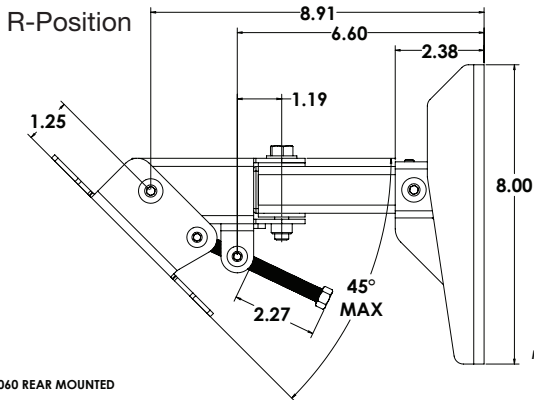

MM-060

(60 lb. WLL)

PAN & TILT BOTTOM & REAR SPEAKER MOUNT

MULTIMOUNT®

DIMENSIONS

Rear Mount
R-Position

Bottom Mount
B Position

Speaker
Mounting Bracket

45 degrees Max Down Tilt

45 degrees Max Up Tilt

Wall Mount Bracket

OPTIONAL ACCESORIES

Wall Plate - WP-16

Front View

Side View

Rated for indoor use.