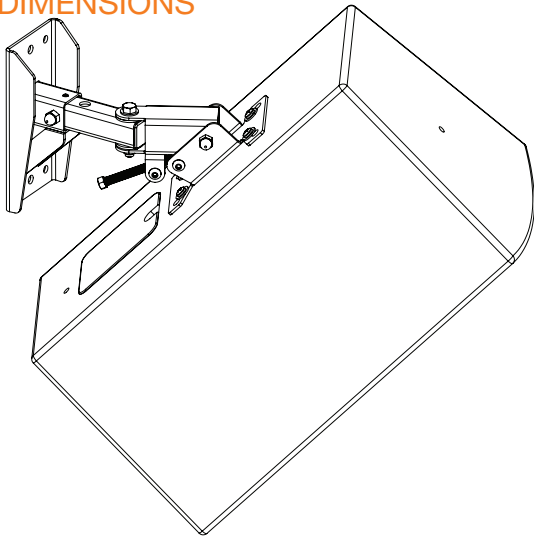

MM-060

(60 lb. WLL)

PAN & TILT BOTTOM & REAR SPEAKER MOUNT

MULTIMOUNT®

DIMENSIONS

Rear Mount
R-Position