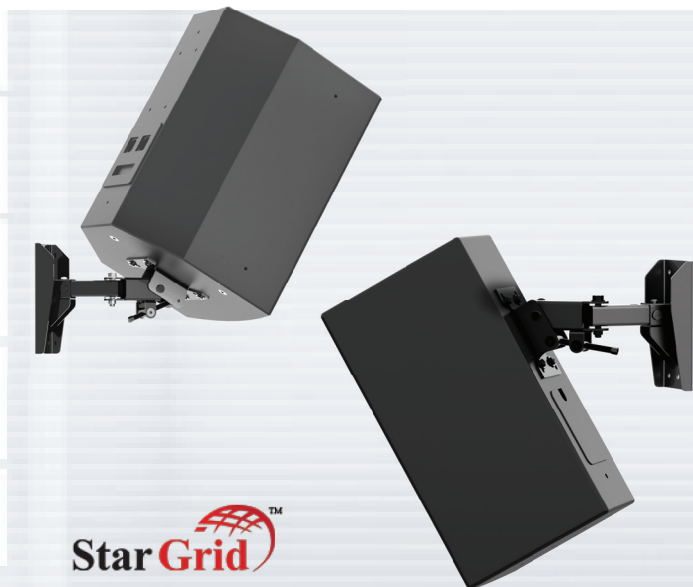

MM-060

(60 lb. WLL)

PAN & TILT BOTTOM & REAR SPEAKER MOUNT

MULTIMOUNT®

The MM-060 Speaker Wall Mount attaches both to the back and bottom panels of loudspeakers and aims them from walls and other vertical structures.

Once secured, the mount offers up to 180 degrees of pan angle adjustments and up to 45 degrees of no-drift tilt adjustments, compliments of a unique screw drive tilt mechanism.

This mount is exceptionally easy to install and aim most mid-sized loudspeakers. They are solidly constructed with built in safety features and a load-rating of 7:1 design factor.

The installation sequence makes it easy for the installer.

STANDARD FEATURES:

- ▶ Infinite no-drift tilt adjustments with screw-drive.
- ▶ Pan angle secured with clutch style lock.
- ▶ Mounts to walls, studs and optional stud plate.
- ▶ Wall plate quick install.
- ▶ Adapts to 4 hole mounting patterns including 2-3/4" x 5" and 2" X 4/1/4"