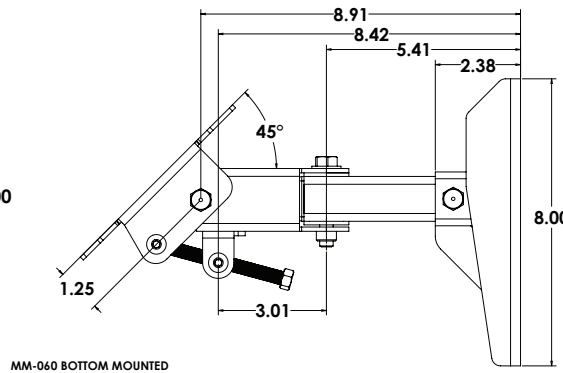

MM-060

(60 lb. WLL)

PAN & TILT BOTTOM & REAR SPEAKER MOUNT

MULTIMOUNT®

DIMENSIONS

Rear Mount
R-Position

Bottom Mount
B Position

Speaker
Mounting Bracket

45 degrees Max Down Tilt

45 degrees Max Up Tilt

Wall Mount Bracket

OPTIONAL ACCESORIES

Wall Plate - WP-16

Front View

Side View

Rated for indoor use.