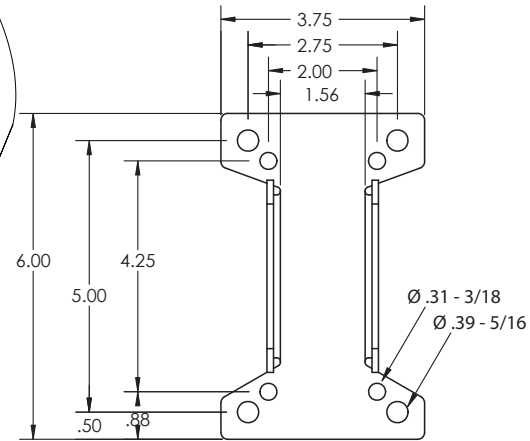

MM-060

(60 lb. WLL)

PAN & TILT BOTTOM & REAR SPEAKER MOUNT

MULTIMOUNT®

DIMENSIONS

Rear Mount
R-Position

Bottom Mount
B Position

Speaker
Mounting Bracket

45 degrees Max Down Tilt

45 degrees Max Up Tilt

Wall Mount Bracket

OPTIONAL ACCESORIES

Wall Plate - WP-16

Front View

Side View

Rated for indoor use.