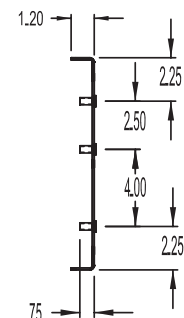

MM-060

(60 lb. WLL)

PAN & TILT BOTTOM & REAR SPEAKER MOUNT

MULTIMOUNT®

DIMENSIONS

Rear Mount
R-Position

Bottom Mount
B Position

Speaker
Mounting Bracket

45 degrees Max Down Tilt

45 degrees Max Up Tilt

Wall Mount Bracket

OPTIONAL ACCESORIES

Wall Plate - WP-16

Front View

Side View

Rated for indoor use.