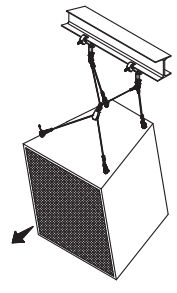

4-Point Suspension**

Adaptive Technologies Group
1635 E. Burnett Street | Signal Hill, CA 90755 USA
Ph: 562.424.1100 | Fax: 562.424.3520
www.adaptivetechologiesgroup.com