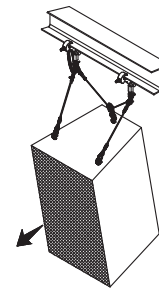

3-Point Suspension