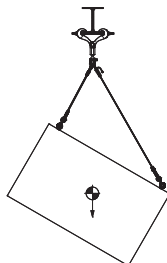

*Clutch lock design factor = 5:1

** 4-Point suspension requires additional pair of fixed length cables

WLL = Working Load Limit

PACKAGE CONTENTS & WORKING LOAD:

QTY.	DESCRIPTION	WLL (lbs/Kg)
2 pcs	3/16" dia. Fixed Cable	420/191
1 pc	1/8" dia. Pull back cable	200/91
5 pcs	3/8" Quick Links	2200/1000
1 pc	Clutch lock assembly	220/100*
1 pc	Pulley assembly	210/95
1 pc	Thread Lock	.5 ml

Rated for indoor use.

DIMENSIONS:

Top Attachment
Approx. 0°-15°

Shallow Angles

Top and Back Attachment
Approx. 15°-45°

Medium Angles

Back Attachment
Approx. 45°-90°

Steep Angles