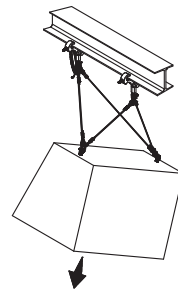

The Steerables® Tilt Cable Kit provides a simple method of suspending and aiming loudspeakers, offering unprecedented ease of installation and aiming. Loudspeakers and other objects can be suspended to the top of the cabinet to achieve just slight down tilt angles or be suspended from the back of the cabinet to achieve a steeper down tilt angle (See illustrations below).

*Clutch lock design factor = 5:1

** 4-Point suspension requires additional pair of fixed length cables

WLL = Working Load Limit

PACKAGE CONTENTS & WORKING LOAD:

QTY.	DESCRIPTION	WLL (lbs/Kg)
2 pcs	3/16" dia. Fixed Cable	420/191
1 pc	1/8" dia. Pull back cable	200/91
5 pcs	3/8" Quick Links	2200/1000
1 pc	Clutch lock assembly	220/100*
1 pc	Pulley assembly	210/95
1 pc	Thread Lock	.5 ml

Rated for indoor use.

DIMENSIONS:

Top Attachment
Approx. 0°-15°

Shallow Angles

Top and Back Attachment
Approx. 15°-45°

Medium Angles

Back Attachment
Approx. 45°-90°

Steep Angles