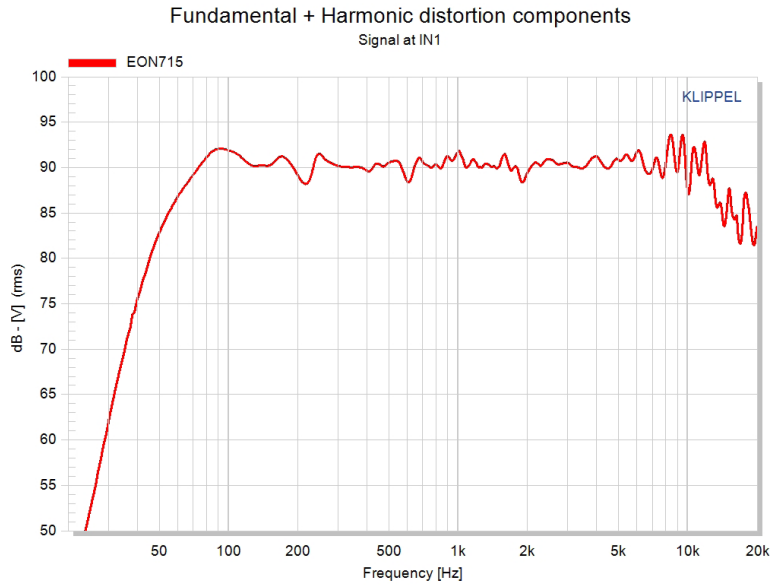

EON715

15-inch Powered PA Speaker with Bluetooth

SPEC SHEET

FREQUENCY RESPONSE ■